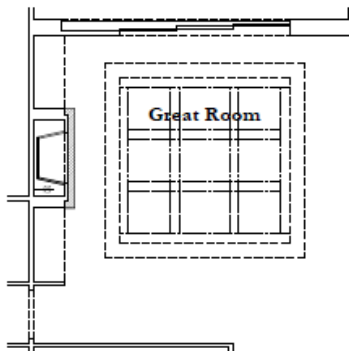

## OPTIONS

---

OPT. MASTER BATH TRAY CLG  
CODE:

OPT. WINE CLOSET @ DINING  
CODE:

OPT. MASTER BED TRAY CLG  
CODE:

OPT. DINING R. TRAY CLG  
CODE:

OPT. UTILITY ROOM  
MUD BENCH  
CODE:

OPT. GREAT ROOM TRAY CLG  
CODE: