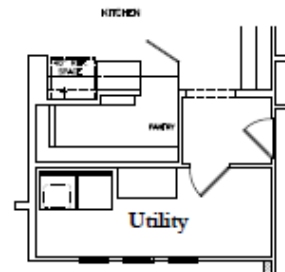

## OPTIONS

---

OPT. OUTDOOR SHOWER  
CODE:

OPT. FULL HEIGHT WINDOWS AT MASTER BED  
CODE:

OPT. FULL HEIGHT WINDOWS AT DINING ROOM  
CODE:

OPT. OUTDOOR FIREPLACE W/ PERGOLA

OPT. WETBAR @ GAME ROOM  
CODE:

OPT. HIDDEN PANTRY ENTRANCE  
CODE: