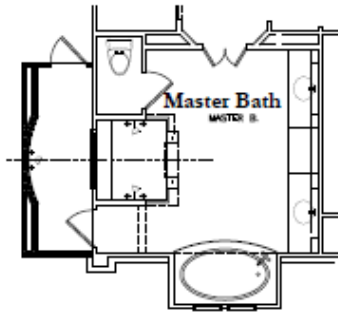

## OPTIONS

---

OPT. OUTDOOR SHOWER  
CODE:

OPT. FULL HEIGHT WINDOWS AT MASTER BED  
CODE:

OPT. FULL HEIGHT WINDOWS AT DINING ROOM  
CODE:

OPT. OUTDOOR FIREPLACE W/ PERGOLA

OPT. WETBAR @ GAME ROOM  
CODE:

OPT. HIDDEN PANTRY ENTRANCE  
CODE: