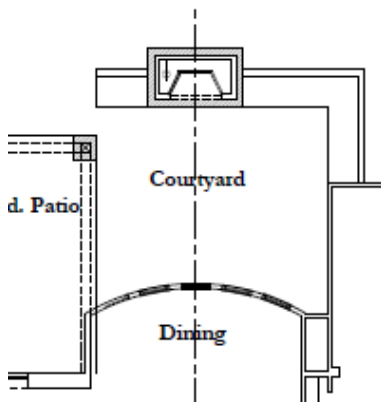

## OPTIONS

---

OPT. OUTDOOR SHOWER  
CODE:

OPT. FULL HEIGHT WINDOWS AT MASTER BED  
CODE:

OPT. FULL HEIGHT WINDOWS AT DINING ROOM  
CODE:

OPT. OUTDOOR FIREPLACE W/ PERGOLA

OPT. WETBAR @ GAME ROOM  
CODE:

OPT. HIDDEN PANTRY ENTRANCE  
CODE:

OPT. GAME ROOM S.G.D.  
CODE:  
NOTE: DOES NOT WORK W/ OPT FULL HEIGHT WINDOWS AT GAME ROOM

OPT. VAULT CLG W/ CEDAR BEAMS IN REAR PATIO  
CODE:

OPT. FULL HEIGHT WINDOWS AT BED#4  
CODE:

OPT. DLX UTILITY  
CODE: