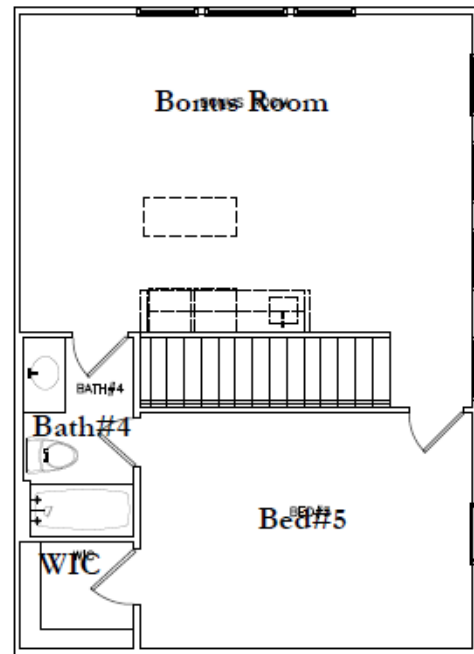

TARYN

OPTIONS

OPT. BONUS ROOM

CODE:
ADDS 670 SQFT